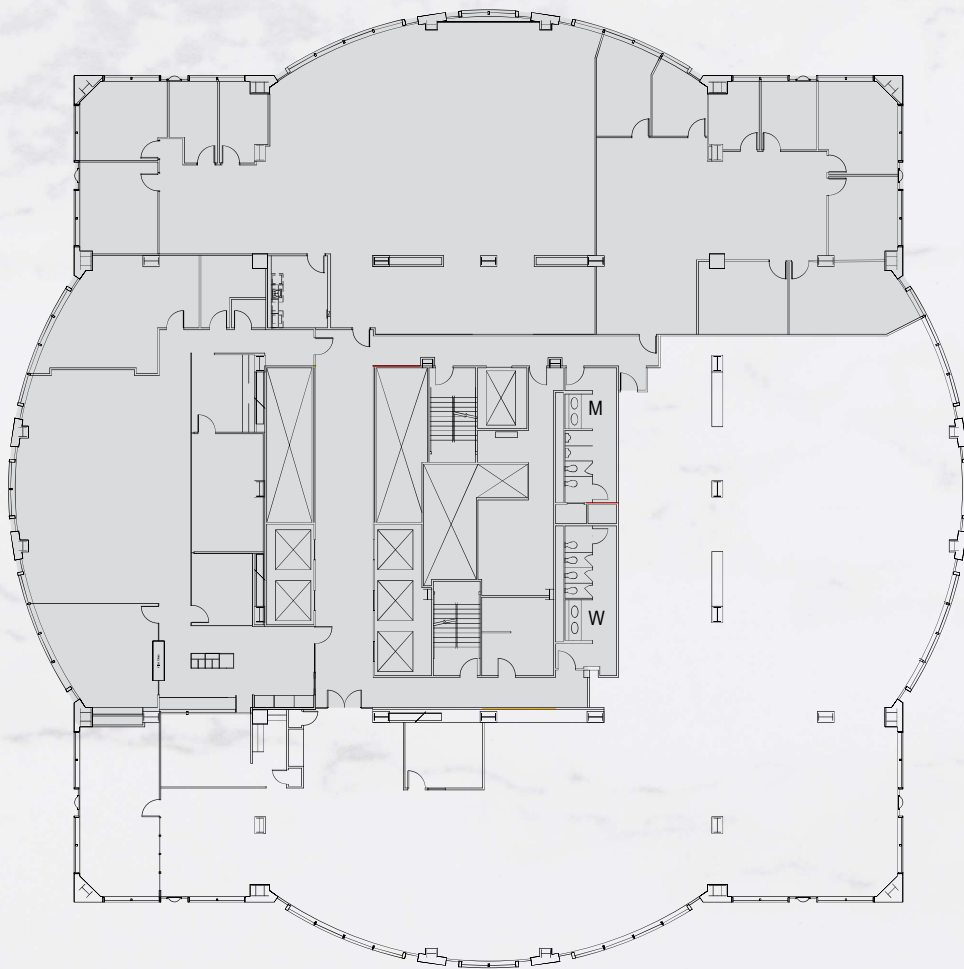

1201 THIRD

FLOOR 37
SUITE 3700 & 3770 · 11,070 RSF

Views to
Lake Washington &
Cascade Mountains

Views to
Elliott Bay,
Olympic
Mountains &
Lake Union

Views to
Port of Seattle

Views to
Elliott Bay &
Olympic Mountains