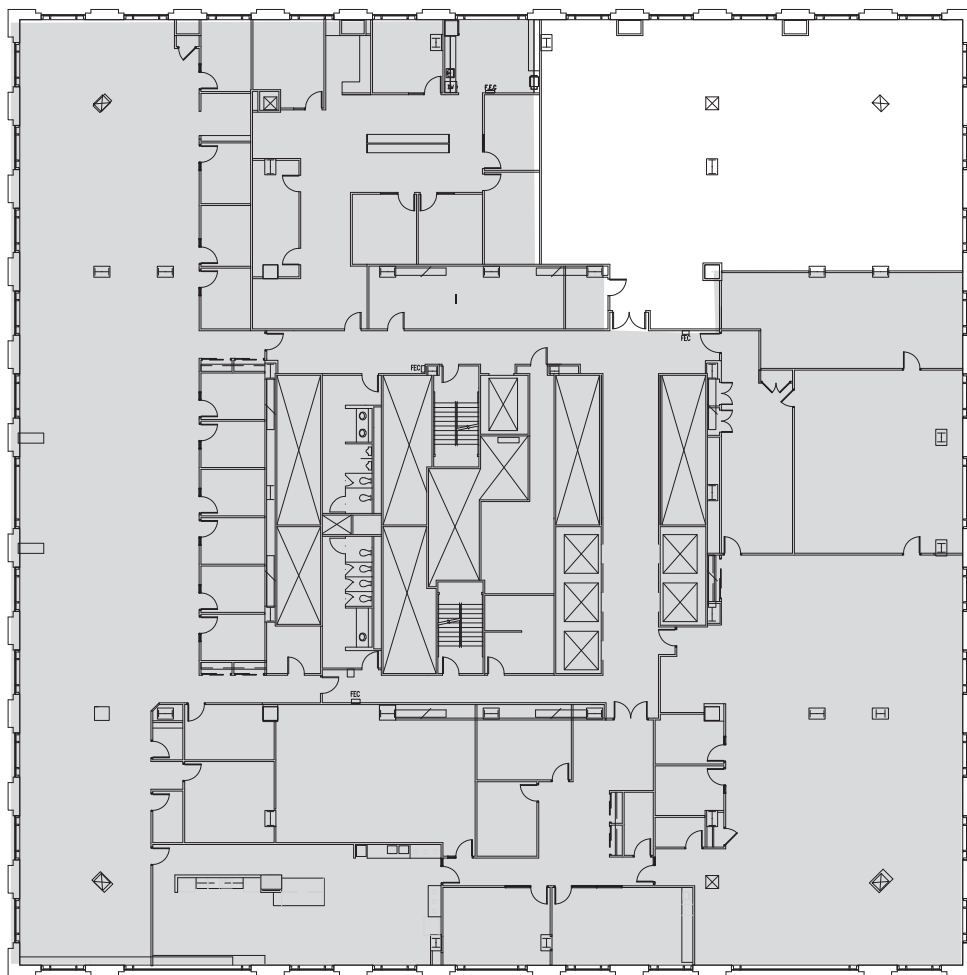

1201 THIRD

5th floor

Suite 550 - 4,610 RSF

Views to
Lake Washington &
Cascade Mountains

Views to
Elliott Bay,
Olympic Mountains
& Lake Union

Views to
Port of Seattle

Views to
Elliott Bay &
Olympic Mountains