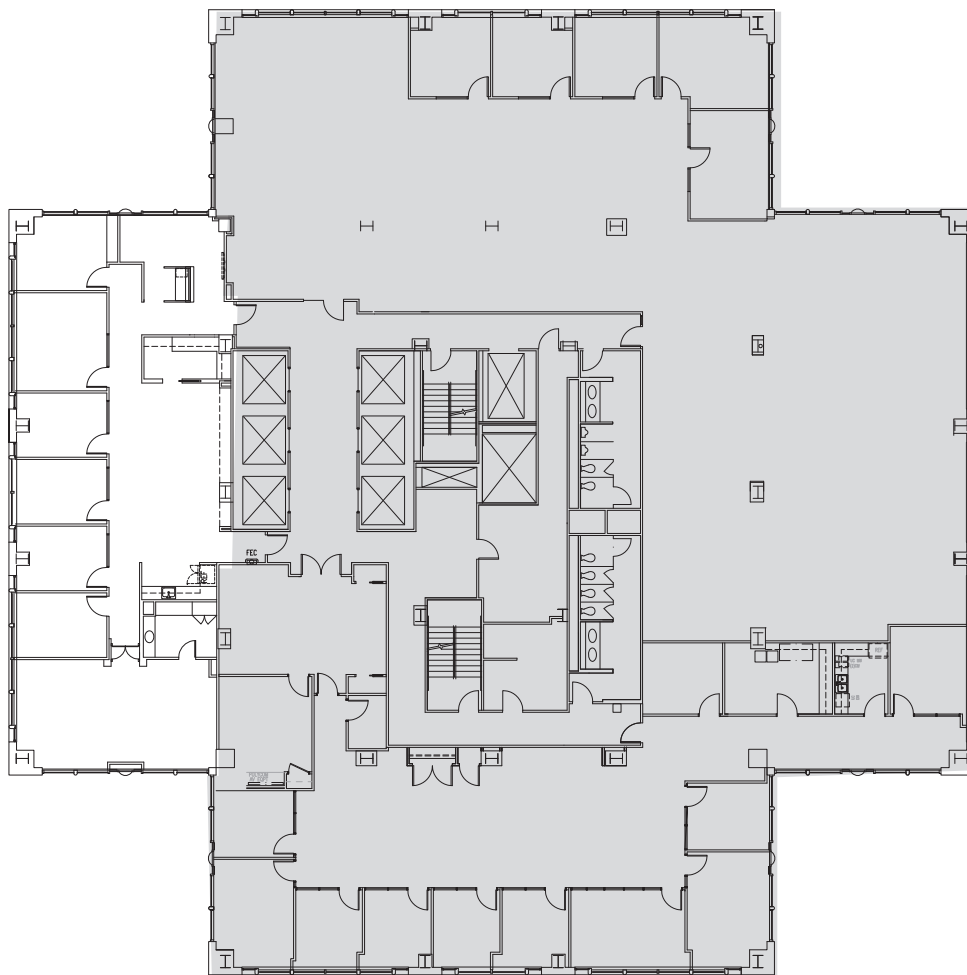

# 1201 THIRD

## 51st floor

Suite 5130 - 3,466 RSF

Views to  
Lake Washington &  
Cascade Mountains

Views to  
Elliott Bay,  
Olympic Mountains  
& Lake Union

Views to  
Port of Seattle

Views to  
Elliott Bay &  
Olympic Mountains