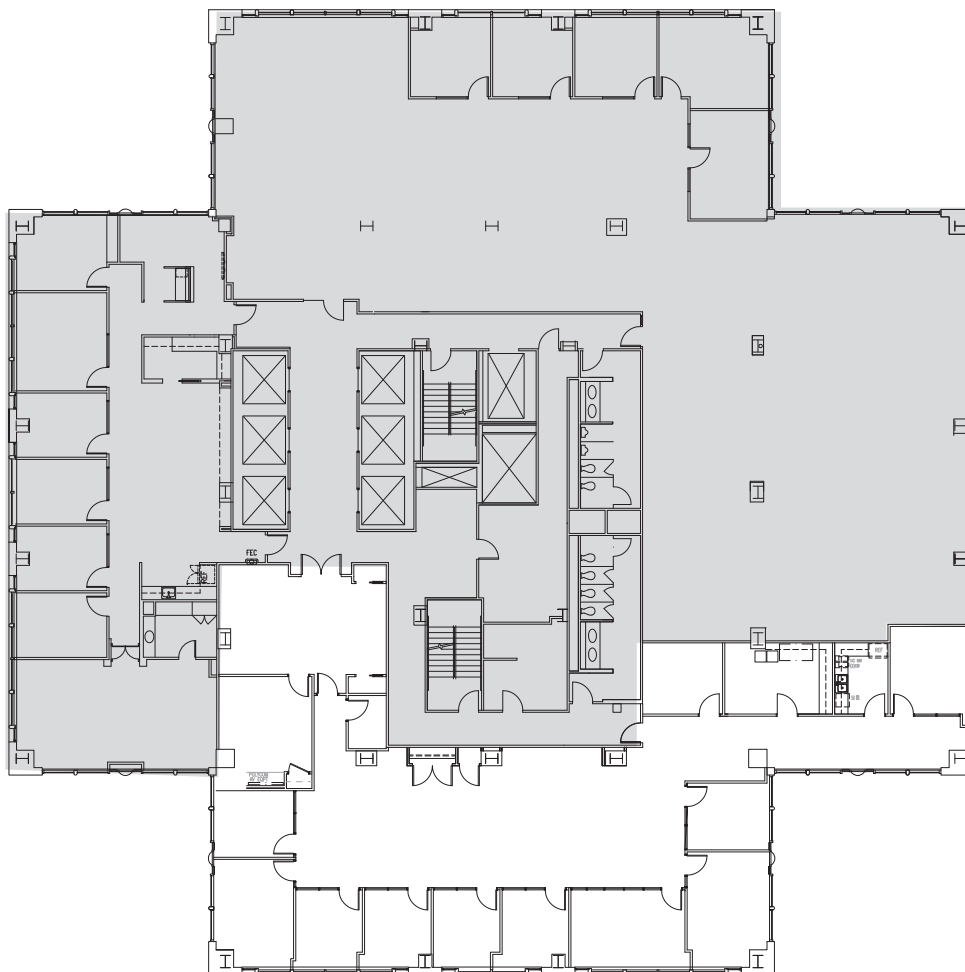

1201 THIRD

51st floor

Suite 5100 - 5,545 RSF

Views to
Lake Washington &
Cascade Mountains

Views to
Elliott Bay,
Olympic Mountains
& Lake Union

Views to
Port of Seattle

Views to
Elliott Bay &
Olympic Mountains