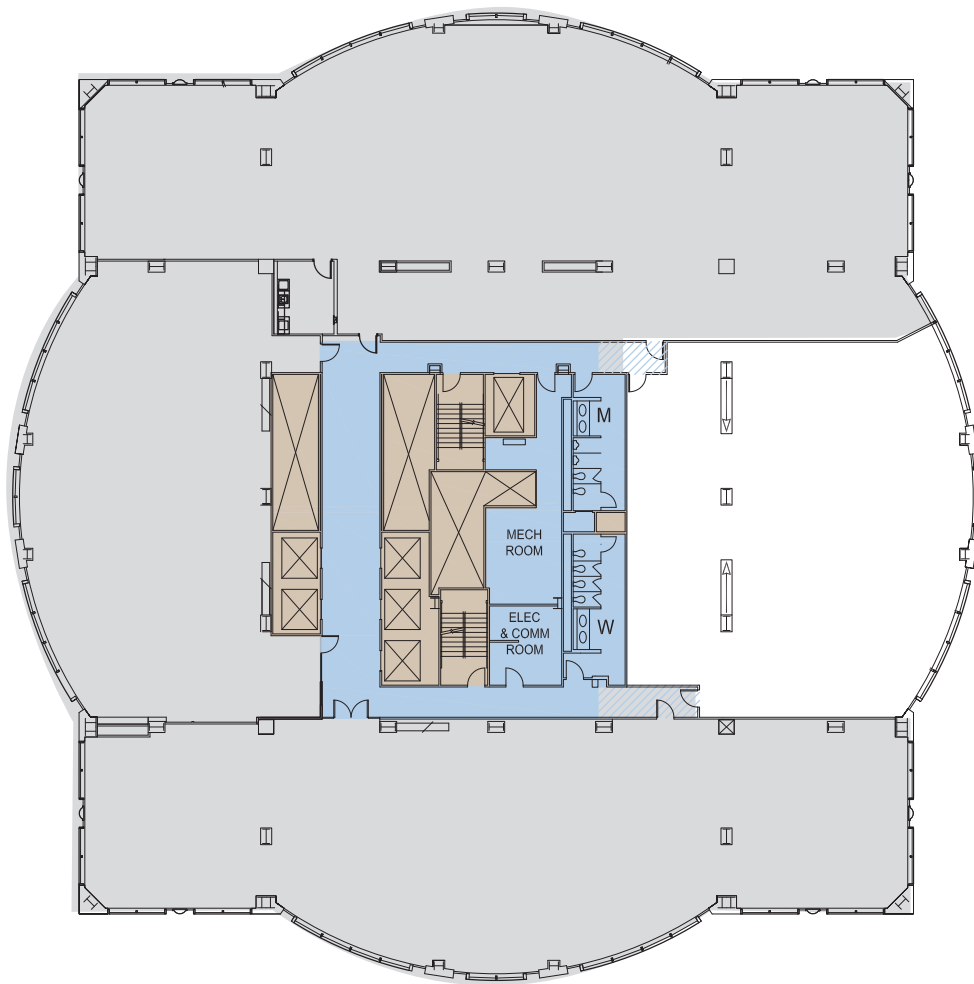

1201 THIRD

37th floor

Suite 3760 - 4,501 RSF

Views to
Lake Washington &
Cascade Mountains

Views to
Elliott Bay,
Olympic Mountains
& Lake Union

Views to
Port of Seattle

Views to
Elliott Bay &
Olympic Mountains