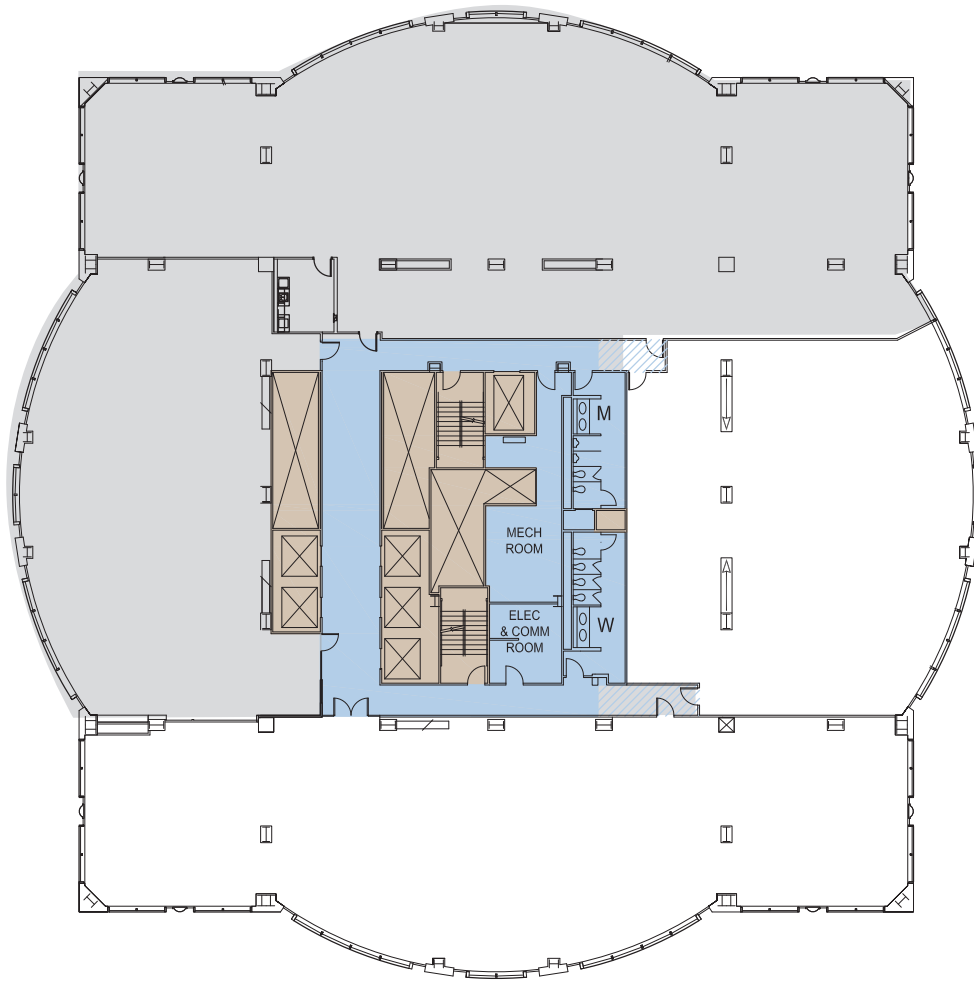

1201 THIRD

37th floor

Suite 3700 - 11,070 RSF

Views to
Lake Washington &
Cascade Mountains

Views to
Elliott Bay,
Olympic Mountains
& Lake Union

Views to
Port of Seattle

Views to
Elliott Bay &
Olympic Mountains