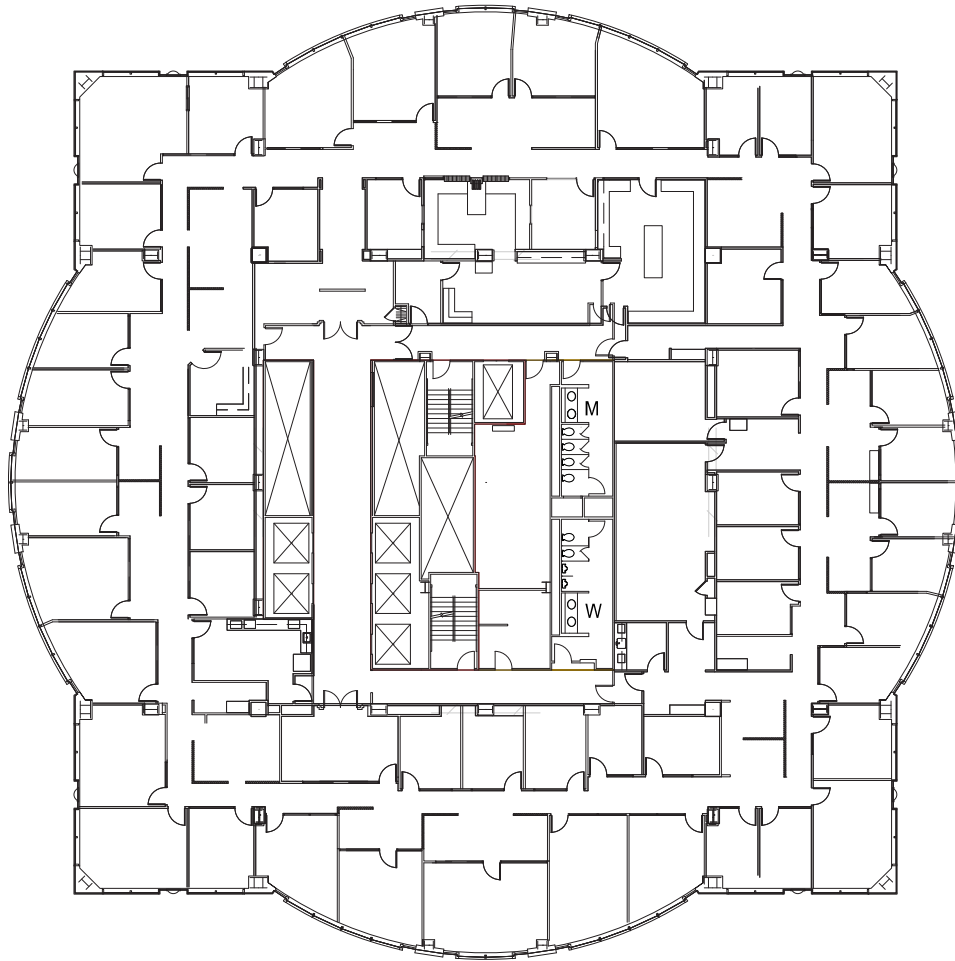

1201 THIRD

35th floor

Suite 3500 - 23,441 RSF

Views to
Lake Washington &
Cascade Mountains

Views to
Elliott Bay,
Olympic Mountains
& Lake Union

Views to
Port of Seattle

Views to
Elliott Bay &
Olympic Mountains