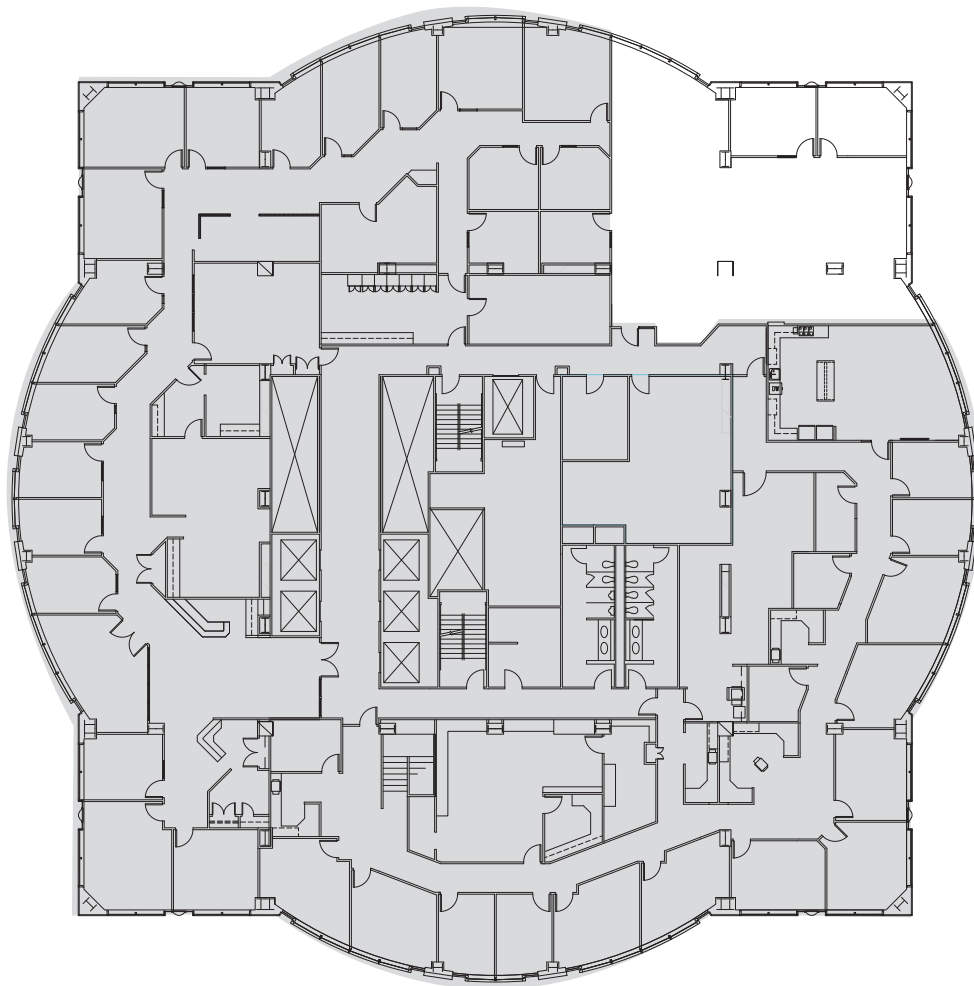

# 1201 THIRD

## 33rd floor

Suite 3350 - 2,872 RSF

Views to  
Lake Washington &  
Cascade Mountains

Views to  
Elliott Bay,  
Olympic Mountains  
& Lake Union

Views to  
Port of Seattle

Views to  
Elliott Bay &  
Olympic Mountains