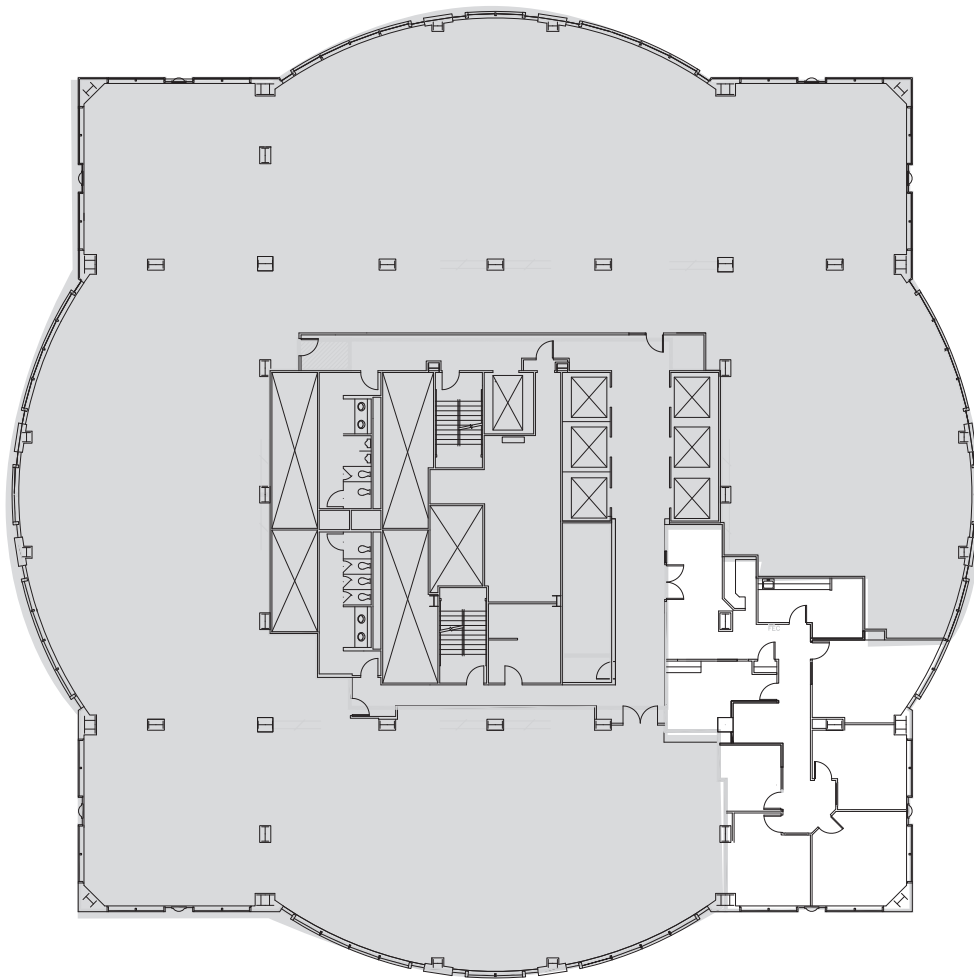

1201 THIRD

30th floor

Suite 3090 - 2,705 RSF

Views to
Lake Washington &
Cascade Mountains

Views to
Elliott Bay,
Olympic Mountains
& Lake Union

Views to
Port of Seattle

Views to
Elliott Bay &
Olympic Mountains