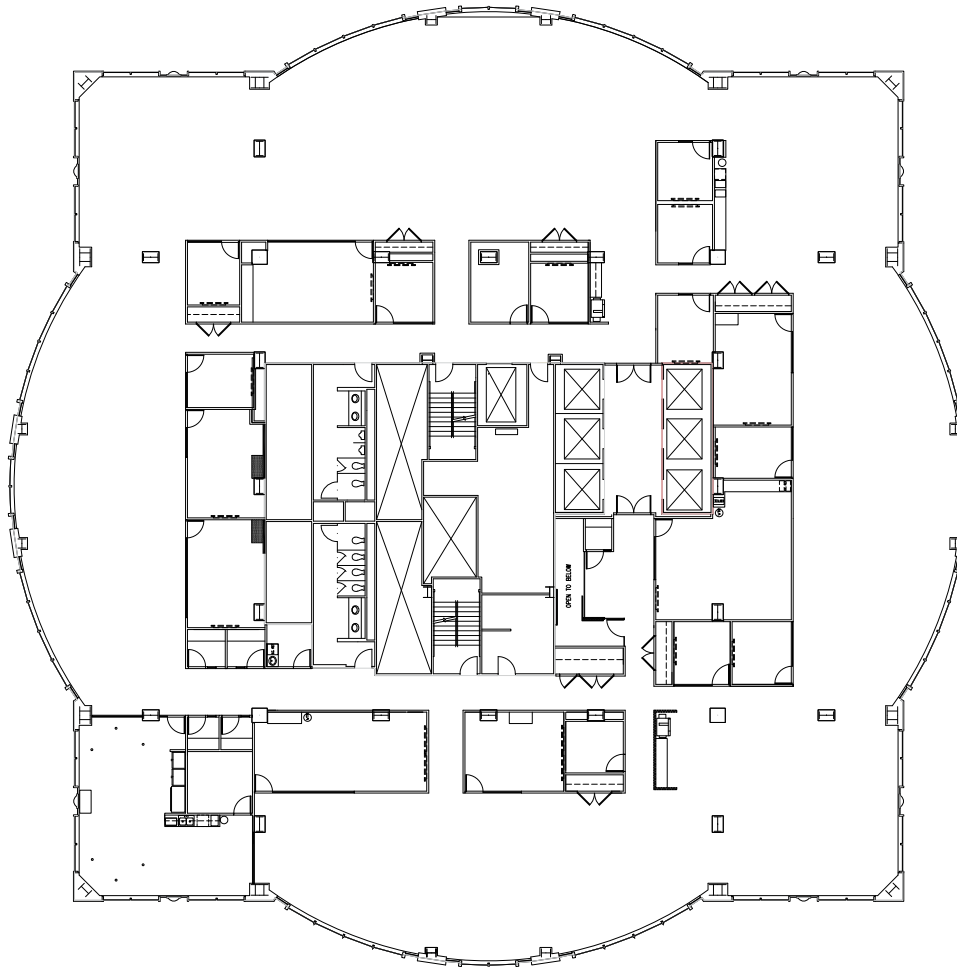

1201 THIRD

29th floor

Suite 2900 - 23,029 RSF

Views to
Lake Washington &
Cascade Mountains

Views to
Elliott Bay,
Olympic Mountains
& Lake Union

Views to
Port of Seattle

Views to
Elliott Bay &
Olympic Mountains