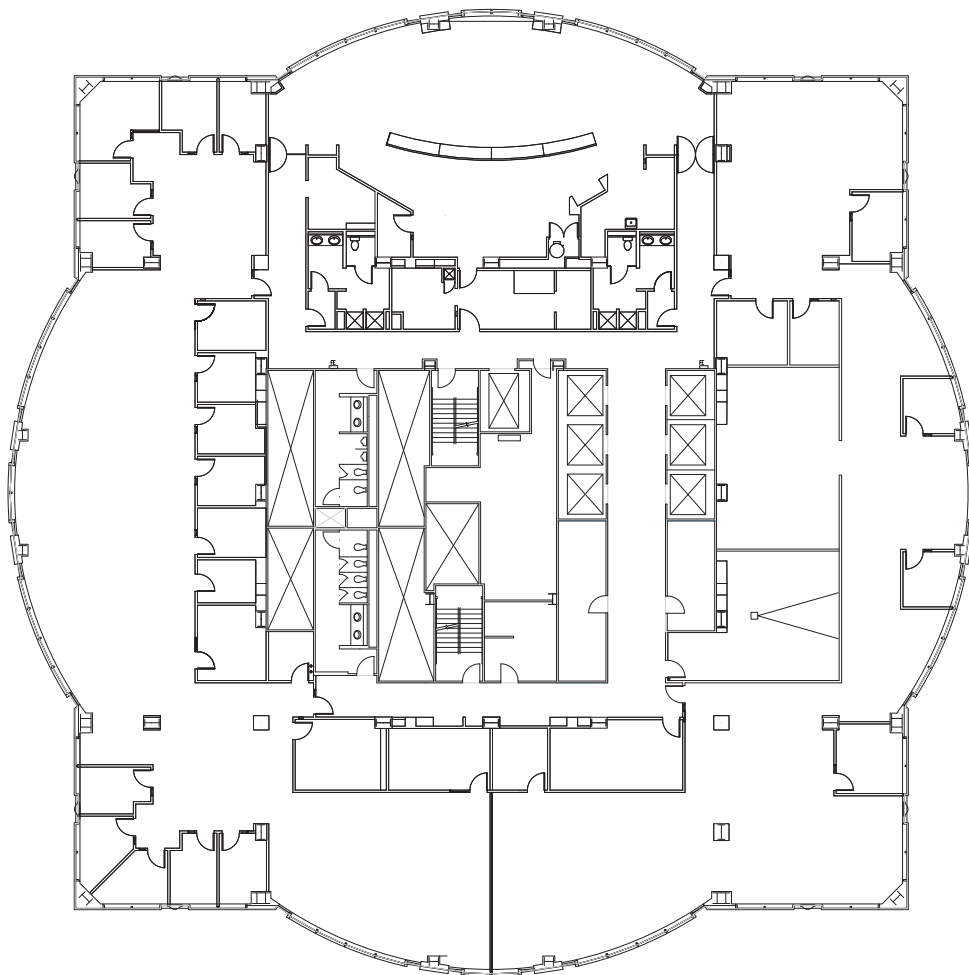

1201 THIRD

19th floor

Suite 1900 - 22,571 RSF

(available 1/2019)

Views to
Lake Washington &
Cascade Mountains

Views to
Elliott Bay,
Olympic Mountains
& Lake Union

Views to
Port of Seattle

Views to
Elliott Bay &
Olympic Mountains