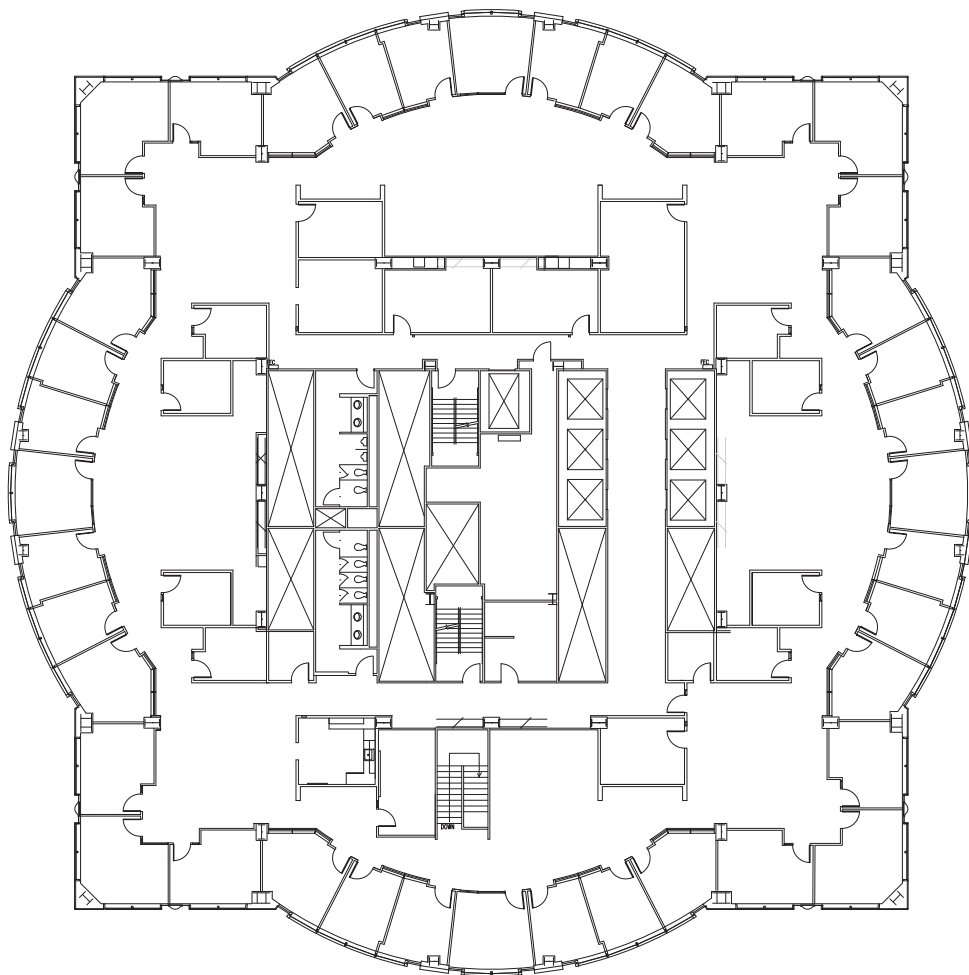

## 18th floor

Suite 1800 - 22,573 RSF

(available 1/2019)

Views to  
Lake Washington &  
Cascade Mountains

Views to  
Elliott Bay,  
Olympic Mountains  
& Lake Union

Views to  
Port of Seattle

Views to  
Elliott Bay &  
Olympic Mountains