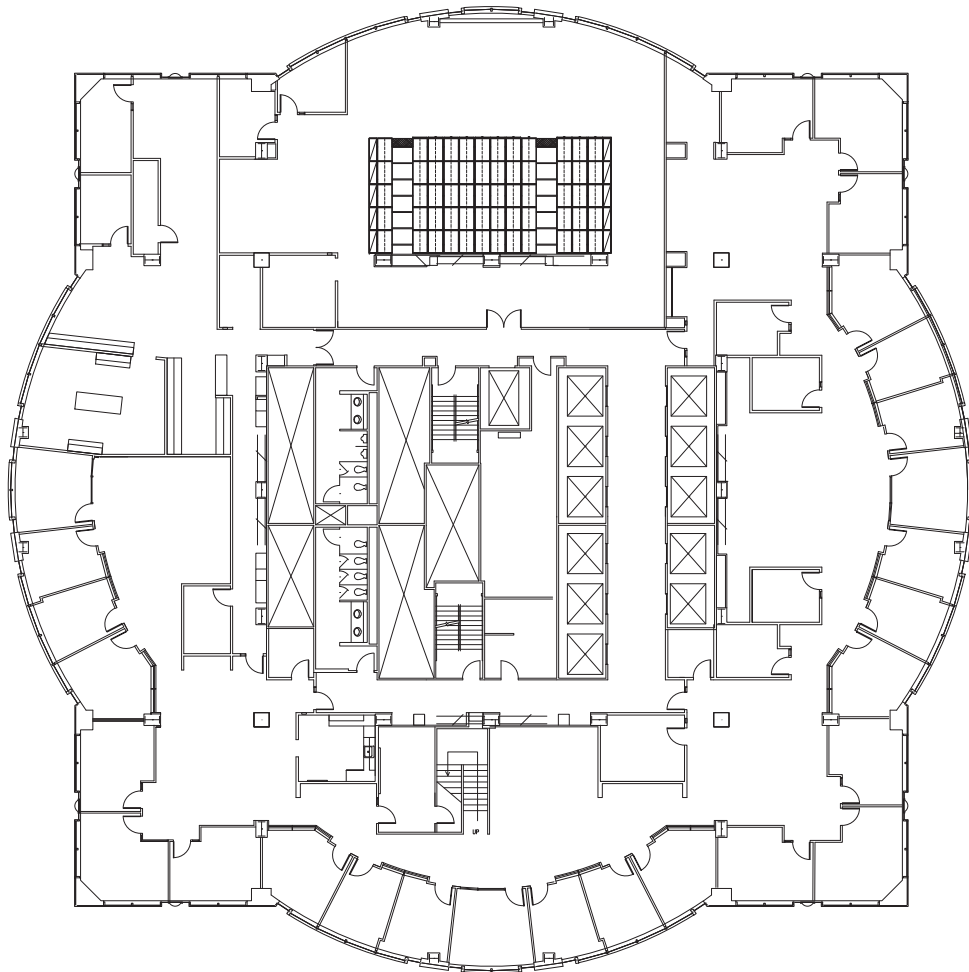

## 17th floor

Suite 1700 - 22,510 RSF

(available 1/2019)

Views to  
Lake Washington &  
Cascade Mountains

Views to  
Elliott Bay,  
Olympic Mountains  
& Lake Union

Views to  
Port of Seattle

Views to  
Elliott Bay &  
Olympic Mountains