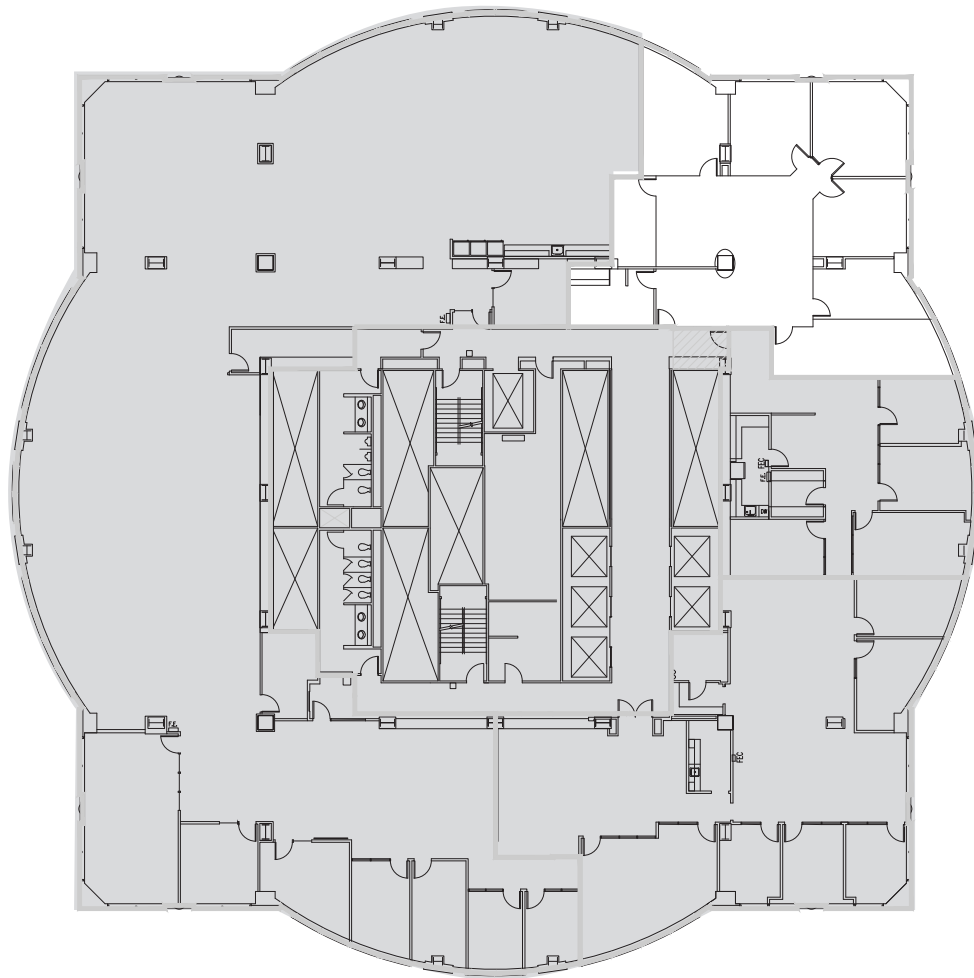

1201 THIRD

16th floor

Suite 1680 - 3,231 RSF
(available 1/2019)

Views to
Lake Washington &
Cascade Mountains

Views to
Elliott Bay,
Olympic Mountains
& Lake Union

Views to
Port of Seattle

Views to
Elliott Bay &
Olympic Mountains