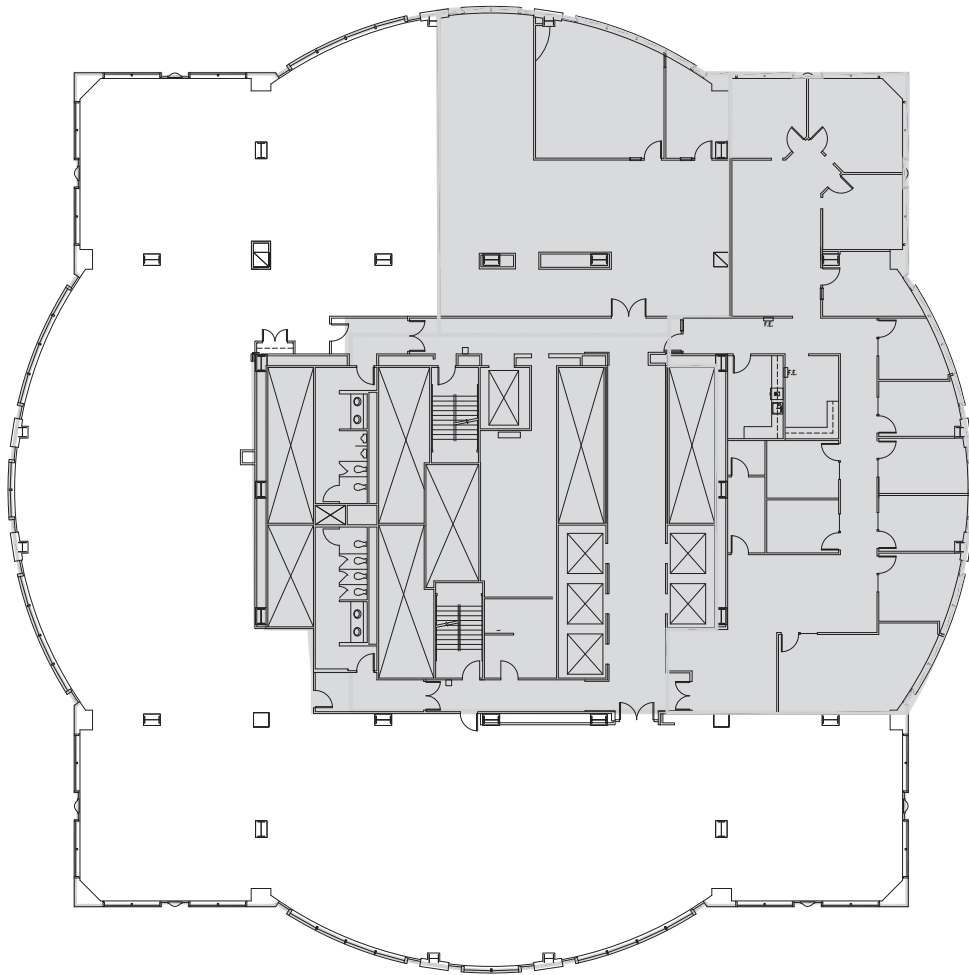

1201 THIRD

15th floor

Suite 1500 - 13,997 RSF

Views to
Lake Washington &
Cascade Mountains

Views to
Elliott Bay,
Olympic Mountains
& Lake Union

Views to
Port of Seattle

Views to
Elliott Bay &
Olympic Mountains