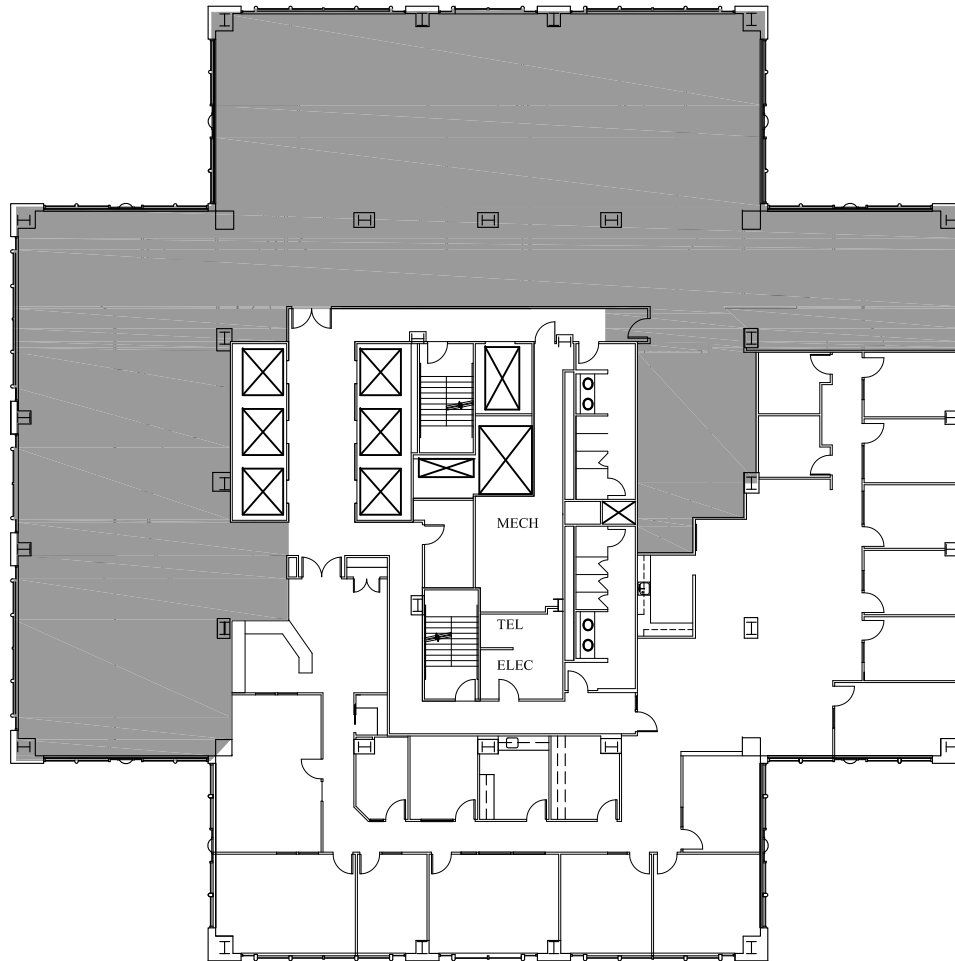

Floor 53

Available

7,203 RSF

1201 THIRD AVENUE

Views to
Port of
Seattle

**WRIGHT
RUNSTAD
& COMPANY**

NORTH

Views to Elliott
Bay & Olympic
Mountains