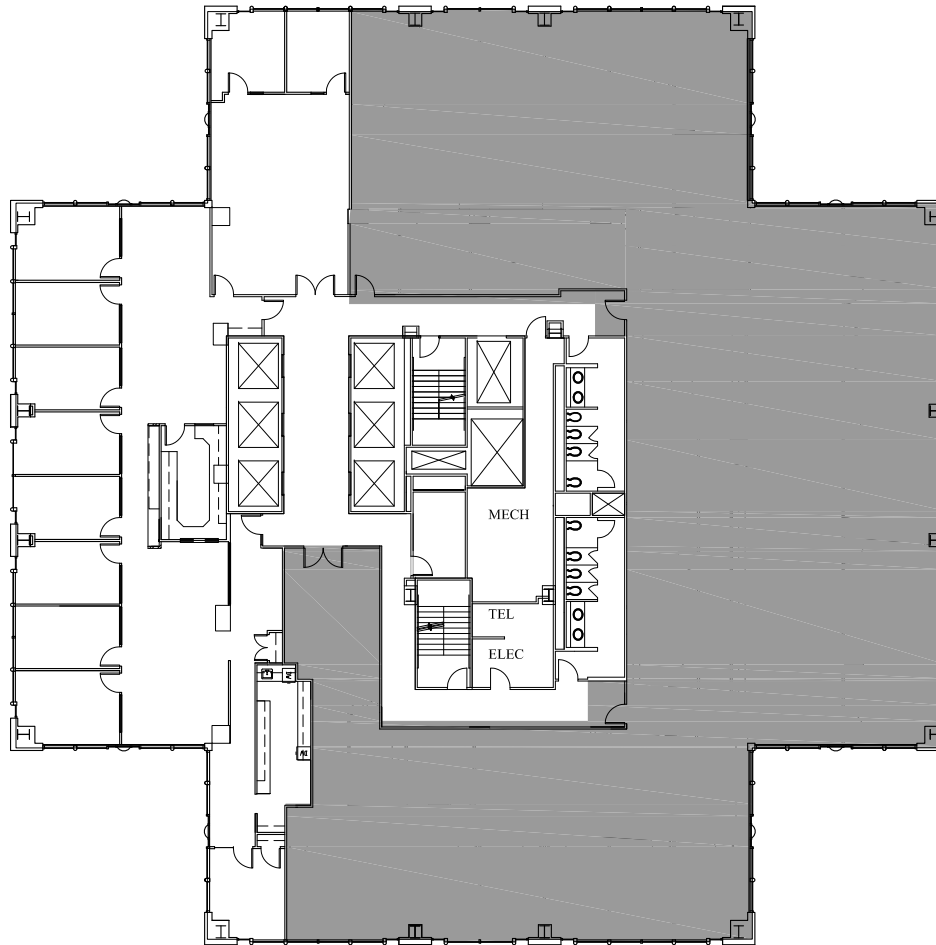

Floor 50

Available

5,479 RSF

Views to
Lake Washington
& Cascade Mountains

Views to
Lake Union

Views to
Elliott Bay &
Olympic
Mountains

Views to
Elliott Bay &
Olympic
Mountains

**WRIGHT
RUNSTAD
& COMPANY**