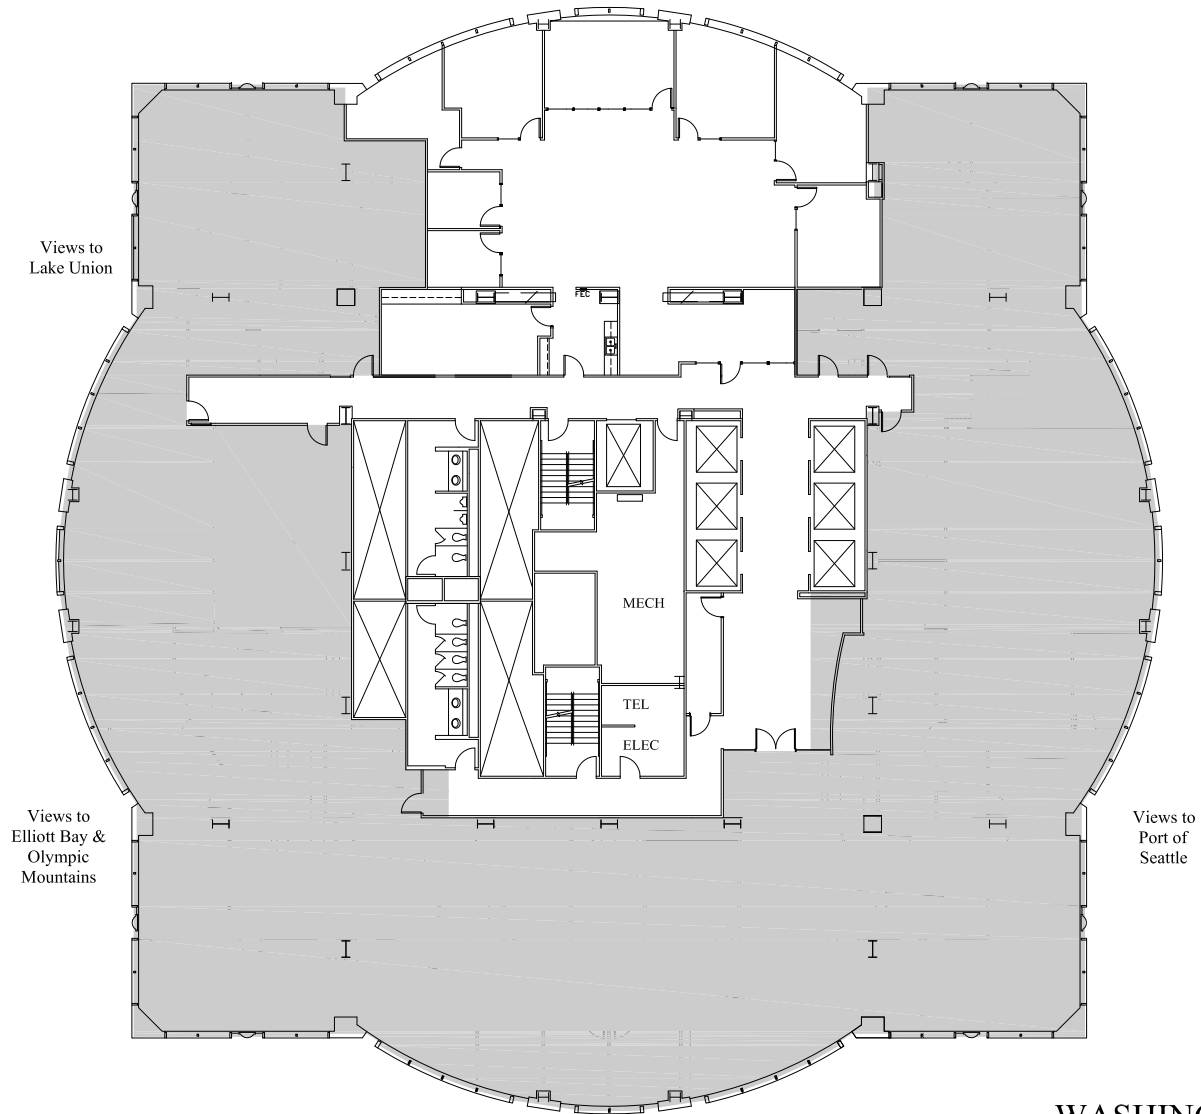

Floor 27

Available

4,366 RSF

Views to
Lake Washington
& Cascade Mountains

**WRIGHT
RUNSTAD
& COMPANY**

NORTH

Views to
Elliott Bay &
Olympic
Mountains

WASHINGTON MUTUAL TOWER