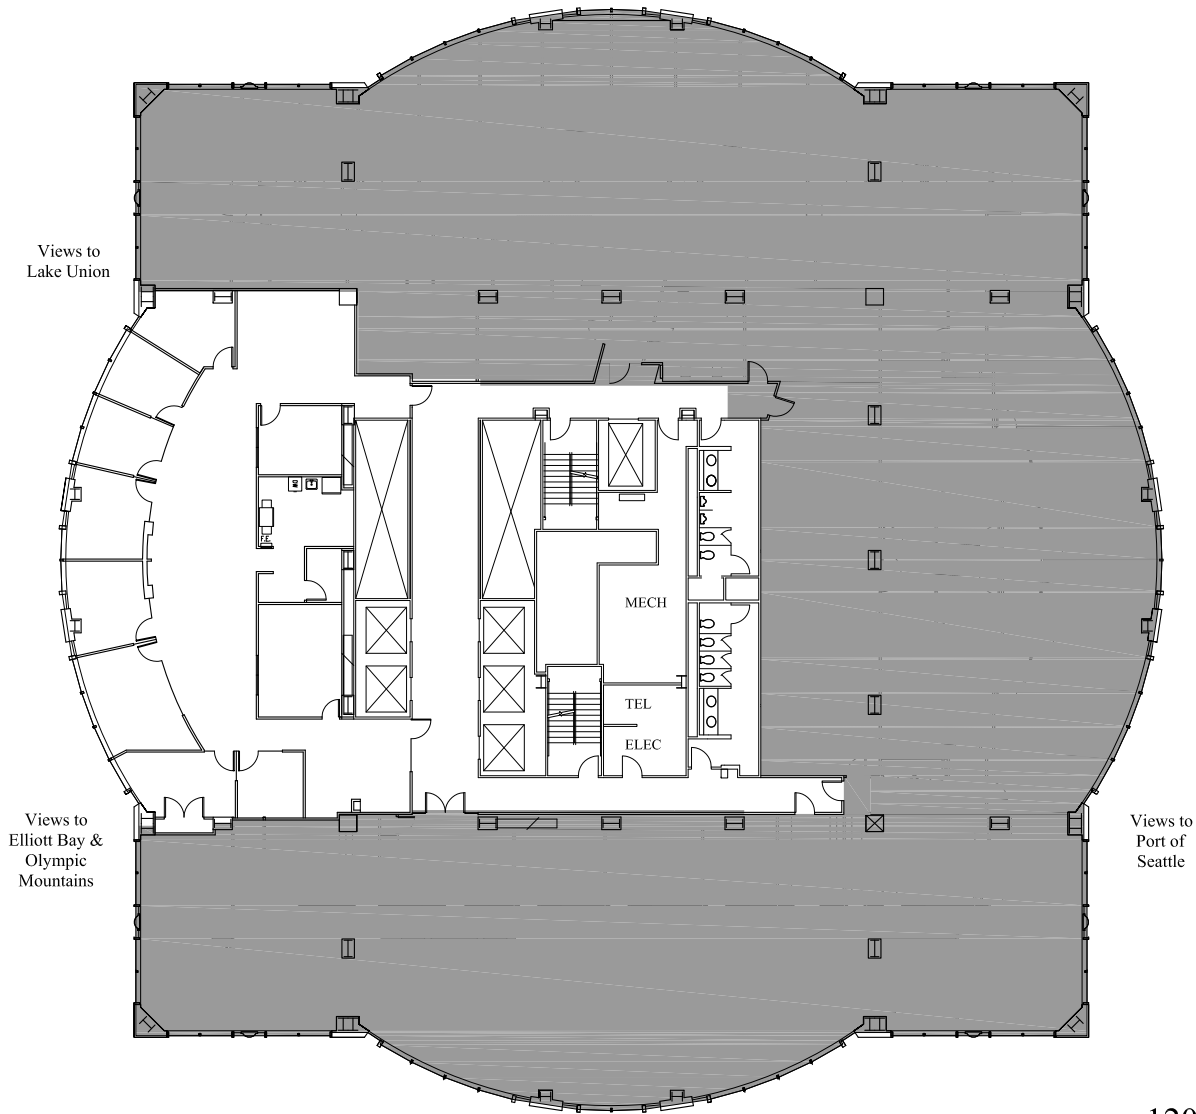

Floor 37

Available

4,027 RSF

Views to
Lake Washington
& Cascade Mountains

**WRIGHT
RUNSTAD
& COMPANY**

Views to
Elliott Bay &
Olympic
Mountains

1201 THIRD AVENUE

1201 THIRD AVENUE
SEATTLE, WASHINGTON 98101