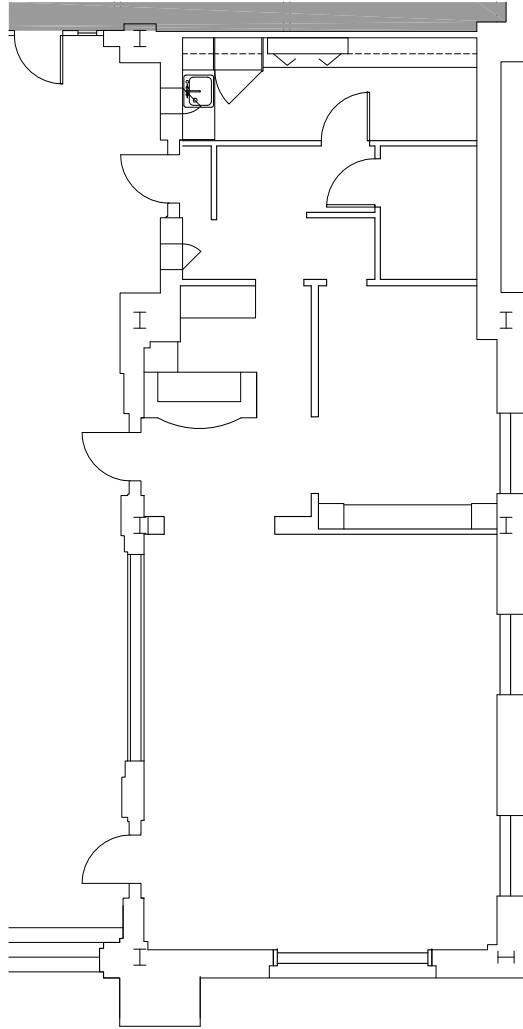

Floor 1

Available

1,368 RSF

**WRIGHT
RUNSTAD
& COMPANY**

NORTH

1201 THIRD AVENUE

1201 THIRD AVENUE
SEATTLE, WASHINGTON 98101

www.wrightrunstad.com
(206) 447-9000